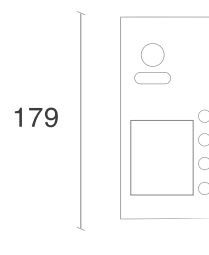

Dimensiones

Largo: 24mm
Alto: 176mm
Ancho: 90mm

94

Trusted every day